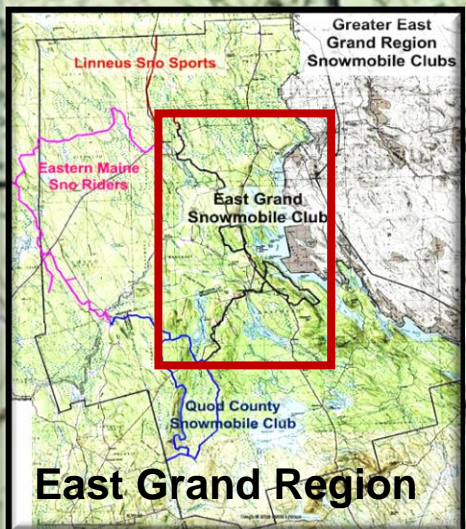

East Grand Snowmobile Club Trails Map 2022-2023

www.egsnow.org

Business & Services

Name	Map No.
Cowgers Cabins	6
Daves Hardware	4
First Settlers Lodge	1
Greenland Cove Camps	7
Log Cabin - Dave's Airb&b	1A
Mill Yard (Gas, food, parking)	3
CCA Auto	3
Trail Side Cabins & Restaurant	2
Danforth Downtown	5
Knights Grocery	5
Machias Savings Bank	5
Emergency Services	5

Trail Mileage

Trail	From	To	Miles
105 South	Danforth	Quod County	8
105 North	Danforth	Linneus Sno Sports	21
7 Greenland Cove Loop			13
Million Dollar View Loop (East leg & landing)			3.5
Total			45.5