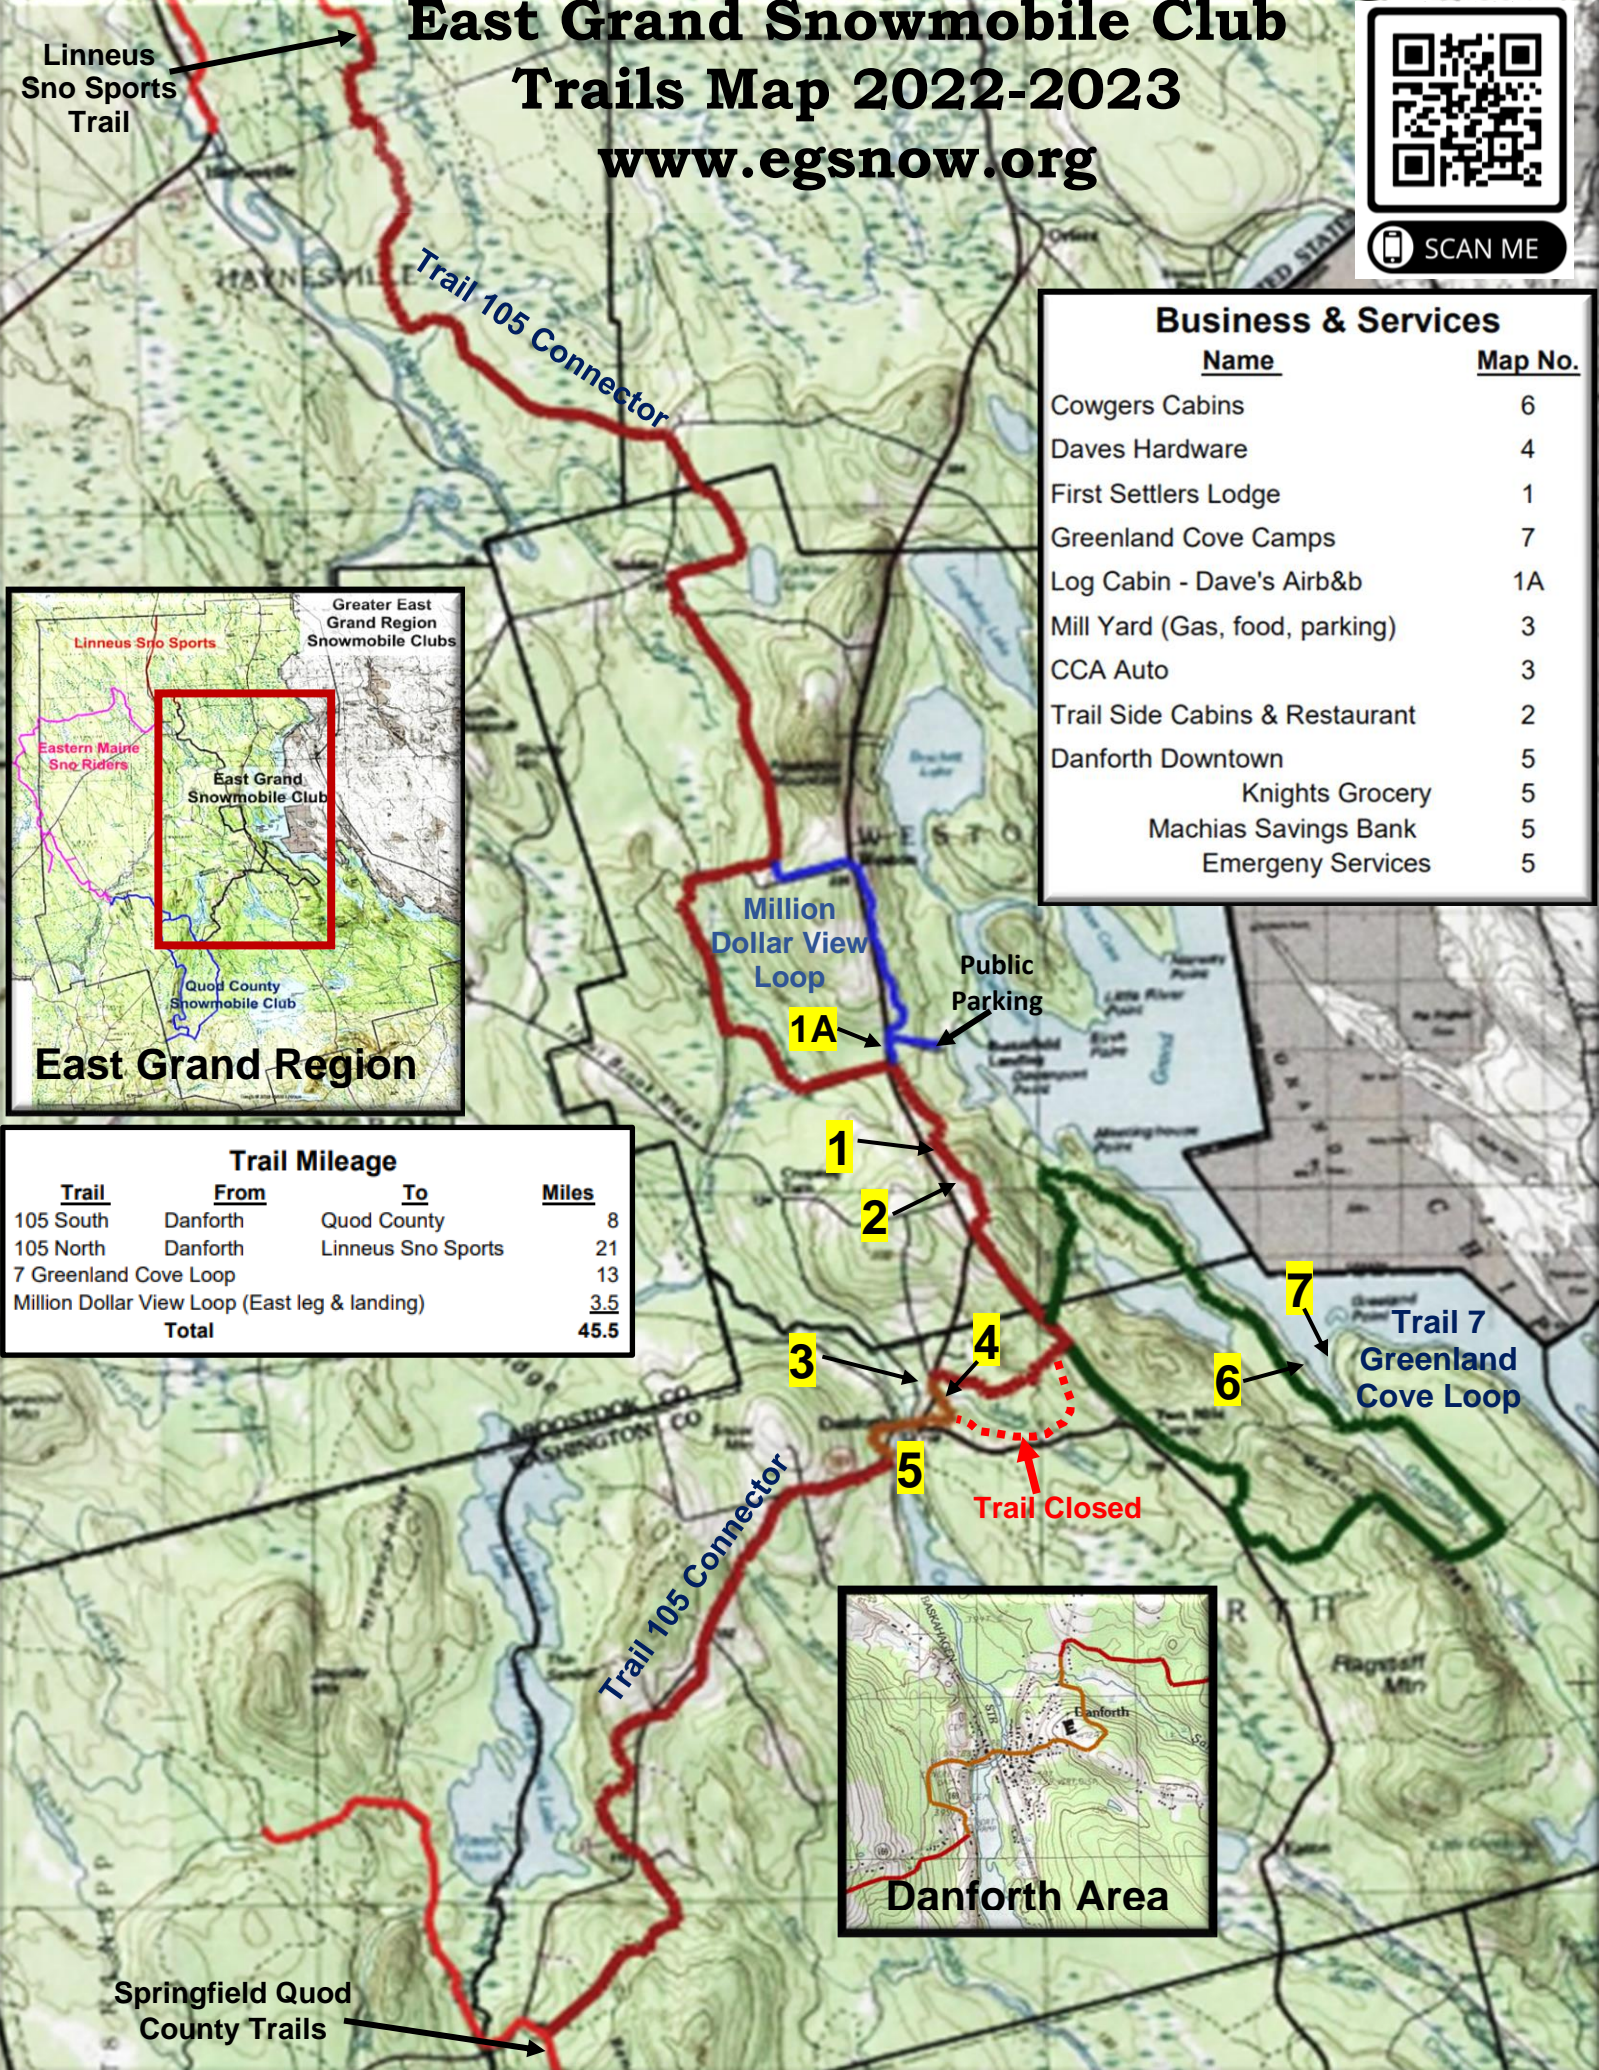

East Grand Snowmobile Club Trails Map 2022-2023

www.egsnow.org

Business & Services

Name	Map No.
Cowgers Cabins	6
Daves Hardware	4
First Settlers Lodge	1
Greenland Cove Camps	7
Log Cabin - Dave's Airb&b	1A
Mill Yard (Gas, food, parking)	3
CCA Auto	3
Trail Side Cabins & Restaurant	2
Danforth Downtown	5
Knights Grocery	5
Machias Savings Bank	5
Emergency Services	5

Trail Mileage

Trail	From	To	Miles
105 South	Danforth	Quod County	8
105 North	Danforth	Linneus Sno Sports	21
7 Greenland Cove Loop			13
Million Dollar View Loop (East leg & landing)			3.5
Total			45.5